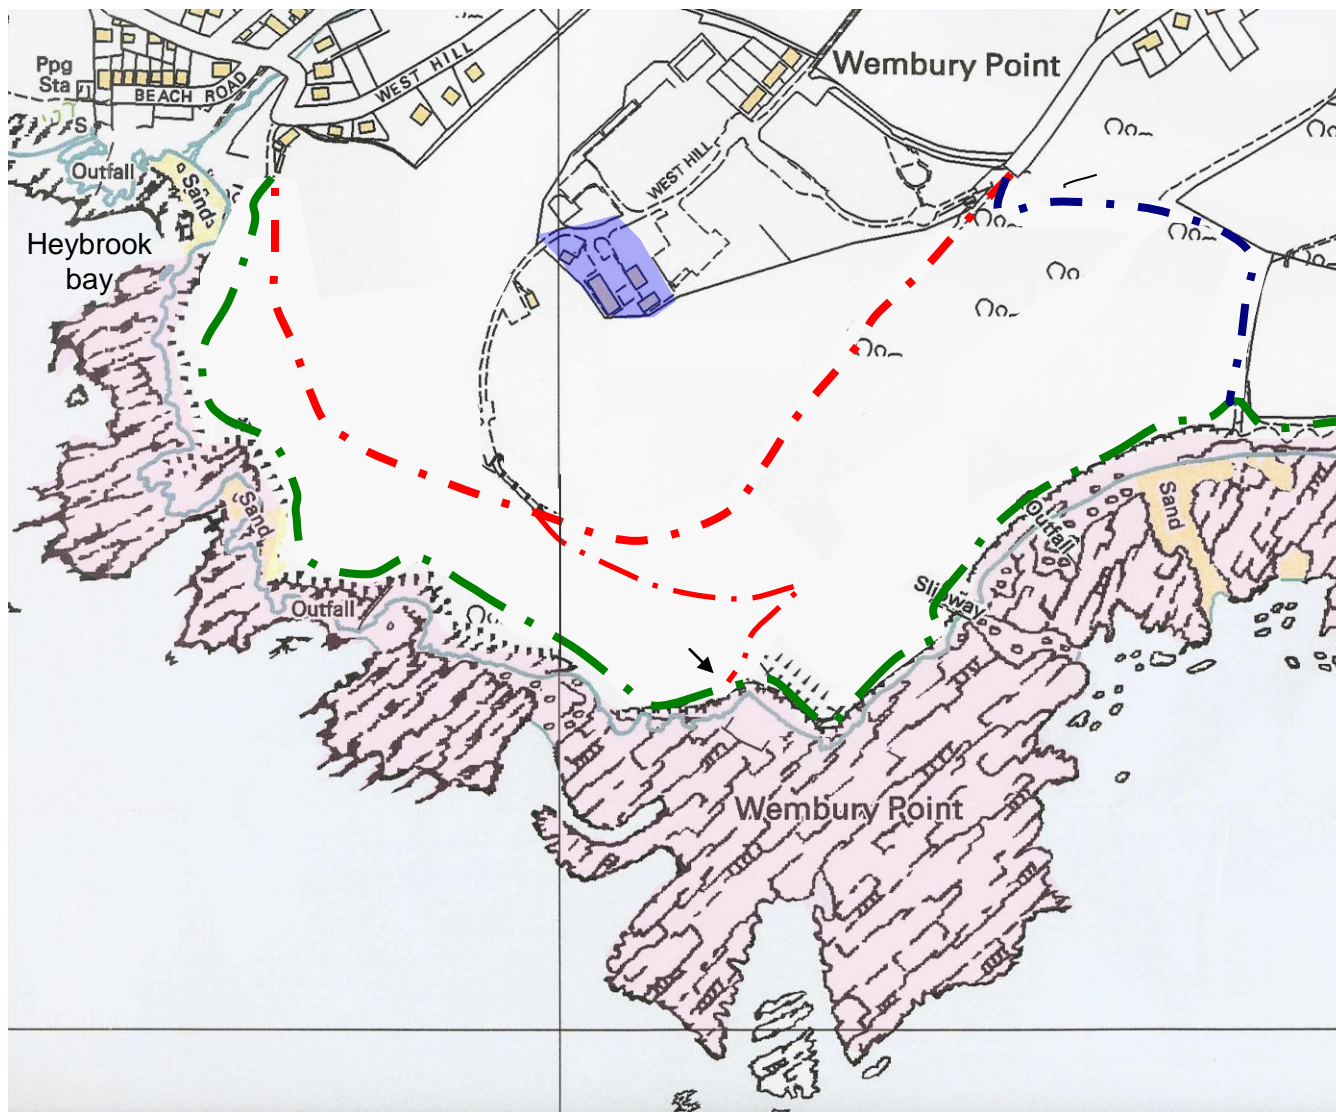

THE NATIONAL TRUST

MAP SHOWING THE FOOTPATHS AT WEMBURY POINT

KEY

-  Permissive path
-  Coast path link
-  South West Coast Path
-  Foreshore
-  MoD Radar station

If you would like further information please call the wardens office on 01548 810197.